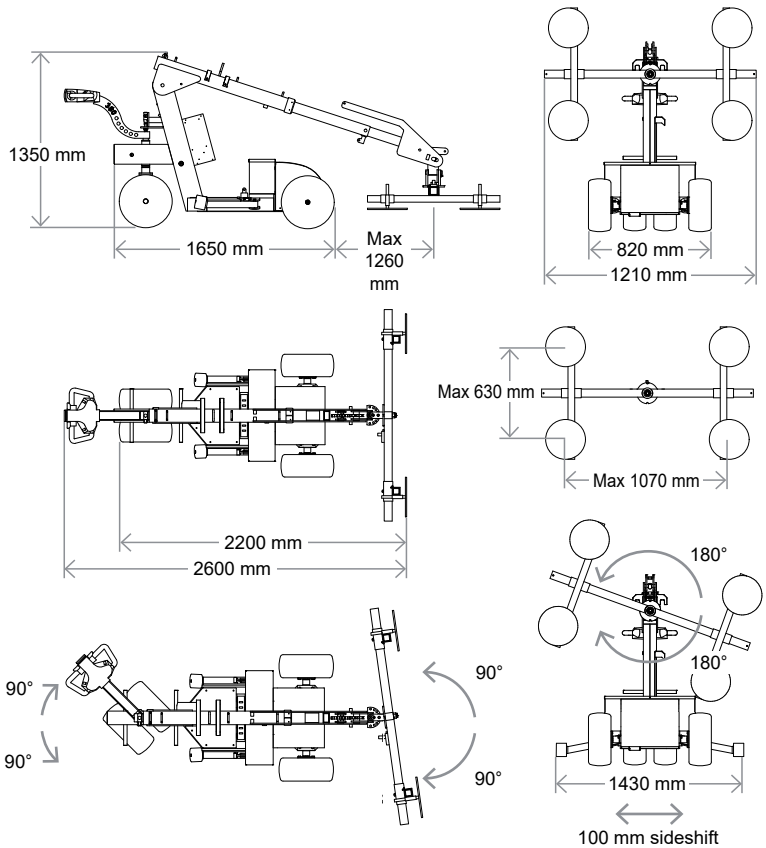

# SL 380 Outdoor High Lifter

The Smartlift can be shifted sideways for precision adjustment during installation jobs.

The lifting device has a multifunctional swivel head.

The wide tyres make the lifting device suitable for difficult off-road jobs.

## Technical data

Description	Value
Weight	680 kg
Height	1350 mm
Width (min)	820 mm
Length (min)	2200 mm
Extension of arm	600 + 600 mm
Tip from horizontal	45° back og 90° forward
Speedregulation	Stepless high/low
Sideshift	100 mm
Vacuum system	2-circuits
Lifting height	3200 mm
Chargingvoltage	230 volt
Integrated charger	Victron Energy
Chargingtime	Approx 8 hours
Battery (2 x 12v) 24 volt	2 x 105 A
Runningperiod	Approx 30 hours
Front-wheel drive	1200 Watt - AC
Brake	Elektronisk
Suction pads	4 unit Ø 300 mm
Automatic suction	2 vacuum pumps
Lifting capacity arm in/extended (1200 mm)	380 kg/100 kg