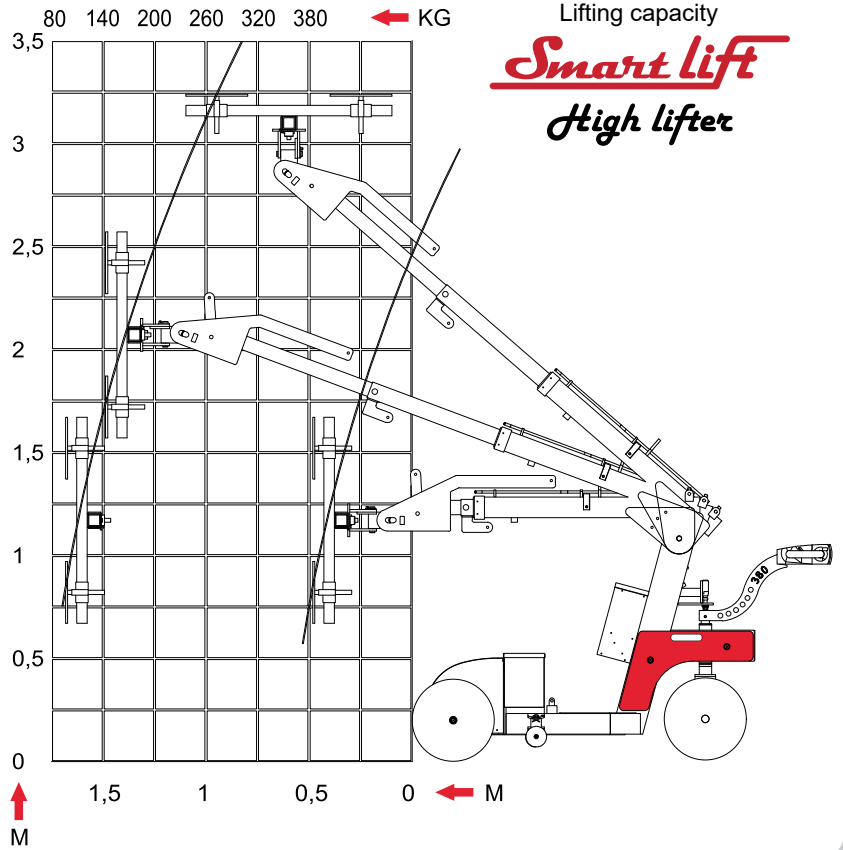

## High Lifter has a longer reach and higher lifting height

The SL 380 Outdoor High Lifter is designed for jobs that require additional reach and lifting height. The High Lifter easily handles jobs across basement shafts and flower beds and replacement of windows in end walls etc.

*The Smartlift is easily transported in a van or on a trailer*

- Two vacuum circuits with two pumps
- Off road with front-wheel drive and big wheels with electronic brake
- Manoevrable with dual rear wheels
- Lifting height 2800 mm (centre of yoke)
- Ergonomic operation handle
- Waterproof according to ip65
- Foam filled tyres

# SL 380 Outdoor High Lifter

The Smartlift can be shifted sideways for precision adjustment during installation jobs.

The lifting device has a multifunctional swivel head.

The wide tyres make the lifting device suitable for difficult off-road jobs.

## Technical data

Description	Value
Weight	680 kg
Height	1350 mm
Width (min)	820 mm
Length (min)	2200 mm
Extension of arm	600 + 600 mm
Tip from horizontal	45° back og 90° forward
Speedregulation	Stepless high/low
Sideshift	100 mm
Vacuum system	2-circuits
Lifting height	3200 mm
Chargingvoltage	230 volt
Integrated charger	Victron Energy
Chargingtime	Approx 8 hours
Battery (2 x 12v) 24 volt	2 x 105 A
Runningperiod	Approx 30 hours
Front-wheel drive	1200 Watt - AC
Brake	Elektronisk
Suction pads	4 unit Ø 300 mm
Automatic suction	2 vacuum pumps
Lifting capacity arm in/extended (1200 mm)	380 kg/100 kg