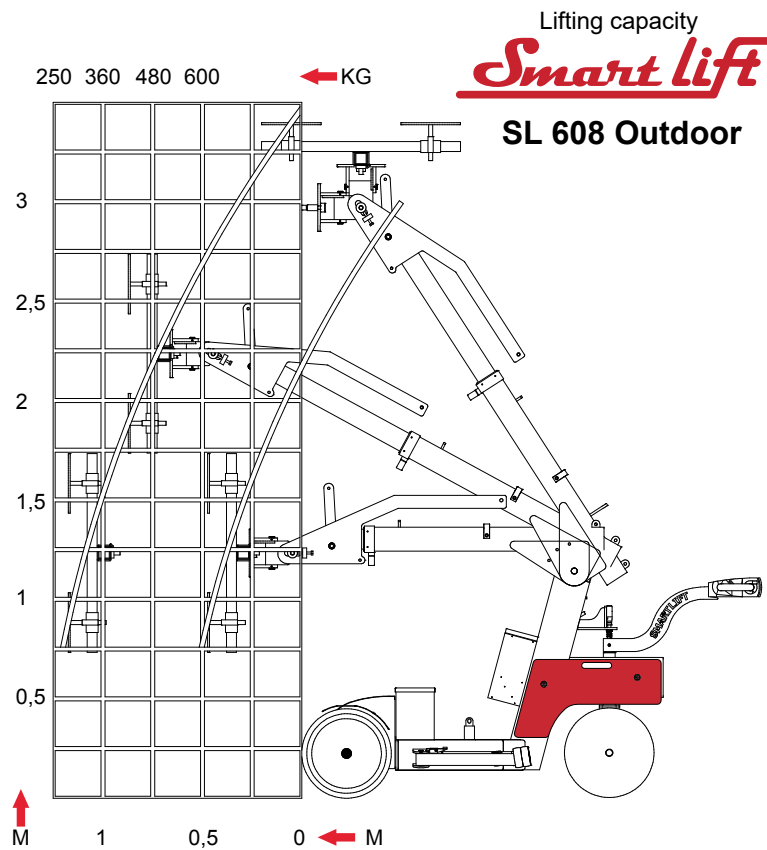

SL 608 Outdoor

for outdoor and indoor use

SL 608 Outdoor
lifts up to 608 kg

A powerful lift suitable for outdoor use

SL 608 Outdoor is suitable for outdoor lifting assignments for example on construction sites. The lift is the second most powerful in the Smartlift range with a lifting capacity up to 608 kg.

Larger window sections and heavier windows with up to three layers of glass still call for even stronger lifting capacity. SL 608 Outdoor is a new power lift in the Outdoor range and in terms of size it is positioned between the SL 380 Outdoor and the SL 780 Giant

The vacuum system is separated into two vacuum circuits for highest security. Showing vacuum circuits with blue and red vacuum hoses

The yoke has movements in all directions

For high security the stabilizers of the lift are equipped with mandrels to fasten on stable ground for better stability.

Technical data

Description	Value
Weight	850 kg
Height	1530 mm
Width (min)	840 mm
Length (min)	2340 mm
Extension of arm	700 mm
Tip from horizontal	30° back/95° forward
Speed regulation	Stepless high/low
Sideshift	100 mm
Vacuum system	2 circuits
Lifting height mounting	3500 mm
Charging voltage	230 volt
Integrated charger	Victron Energy
Charging time	Approx 8 hours
Battery(2 x 12v) 24 volt	2 x 105 A
Running period	Approx 20 hours
Front-wheel drive	1200 Watt - AC
Brake	Elektronic
Suction pads	4 unit Ø 400 mm
Lifting capacity arm in/extended (700 mm)	608 kg/280 kg