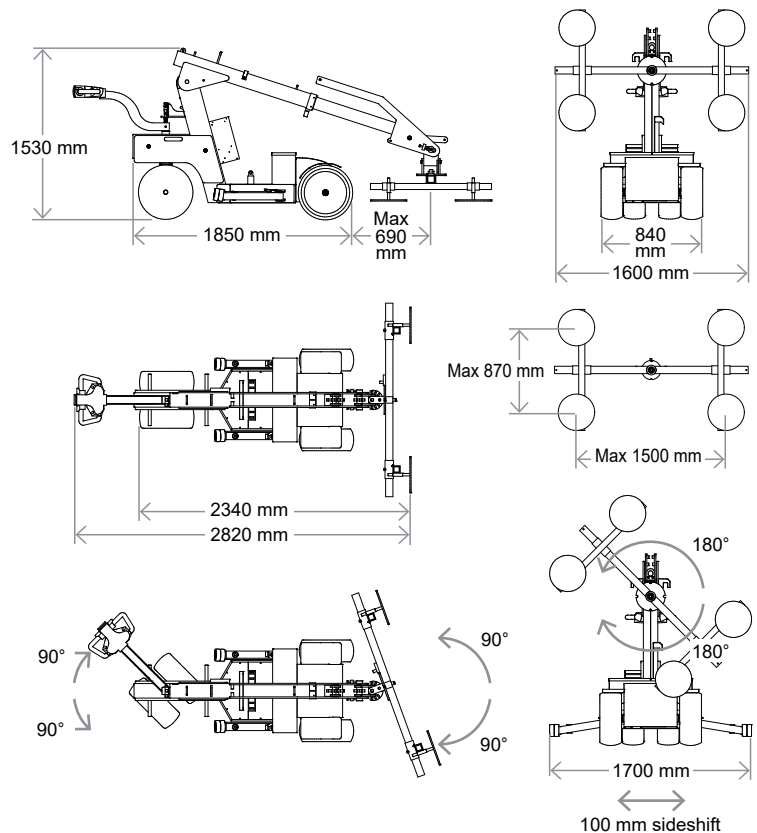

- Off road with front-wheel drive
- Manoevrable with dual rear wheels
- Foam filled tyres
- Self-driven
- Electronic brake
- Lifting height 2950 mm (centre of yoke)
- 2 vacuum circuits with 2 pumps
- 4 Suction pads Ø 400 mm
- Ergonomic operation handle
- Waterproof according to ip65

The Smartlift is easily transported in a van or on a trailer

N.A. Christensensvej 39
DK-7900 Nykøbing Mors
Tel.: +45 97 72 29 11
E-mail: smart@smartlift.dk
www.smartlift.dk

Smart Lift
DENMARK

The lift has 100 mm sideshift for accurate adjustment when fitting the window

The vacuum system is separated into two vacuum circuits for highest security. Showing vacuum circuits with blue and red vacuum hoses

The yoke has movements in all directions

For high security the stabilizers of the lift are equipped with mandrels to fasten on stable ground for better stability.

Technical data

Description	Value
Weight	850 kg
Height	1530 mm
Width (min)	840 mm
Length (min)	2340 mm
Extension of arm	700 mm
Tip from horizontal	30° back/95° forward
Speed regulation	Stepless high/low
Sideshift	100 mm
Vacuum system	2 circuits
Lifting height mounting	3500 mm
Charging voltage	230 volt
Integrated charger	Victron Energy
Charging time	Approx 8 hours
Battery(2 x 12v) 24 volt	2 x 105 A
Running period	Approx 20 hours
Front-wheel drive	1200 Watt - AC
Brake	Elektronic
Suction pads	4 unit Ø 400 mm
Lifting capacity arm in/extended (700 mm)	608 kg/280 kg